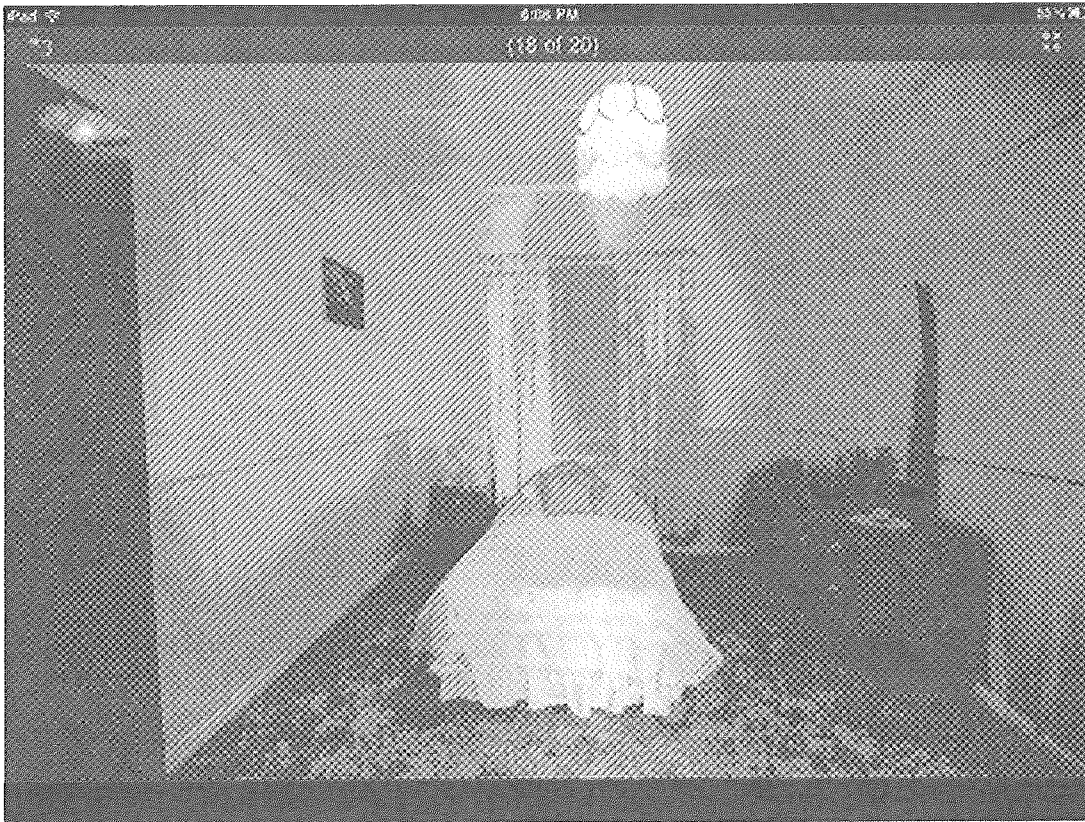

Elvis Richardson, *National Housing Search <\$250K 2011*
single channel digital video, 1 hour 15 minutes, video still.

17 December to 6 February

Elvis Richardson

National Housing Search < \$250K

CCP Night Projection Window screened on the outside of the building 7 nights a week after dark.