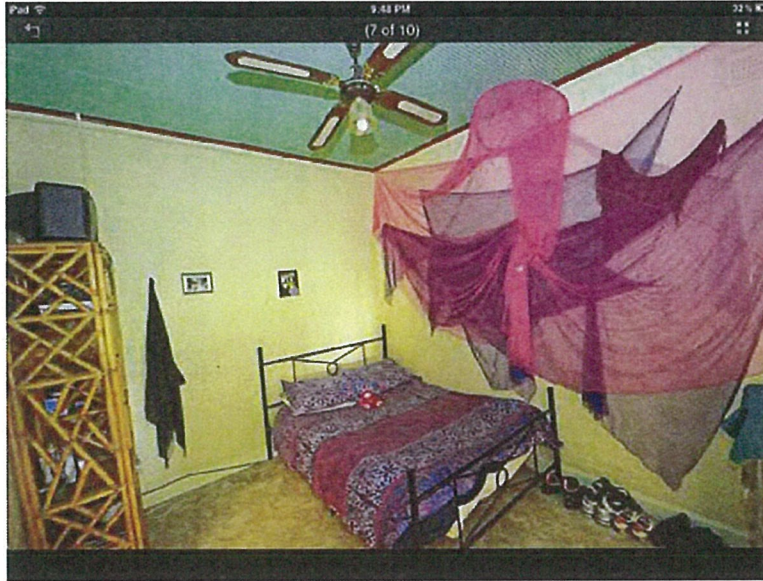

16.12.2012—06.02.2013
NIGHT PROJECTION WINDOW
ELVIS RICHARDSON
 NATIONAL HOUSING SEARCH <\$250,000

On recent housing searches using a realestate app on her iPad, Elvis Richardson found herself looking at the images not so much as architectural shells where she could imagine her potential home but more as photographs like documentary evidence of chance encounters with identity and place. The images revealed so many photographic genres and conventions; the wide angled forensic compositions, the mood lighting, interiors, still life, documents of personal presentation and social transition, empty spaces or spaces furnished in dated colour and textures, and so on. Richardson began collecting them by taking a screen shot on an ipad and the collection quickly grew.